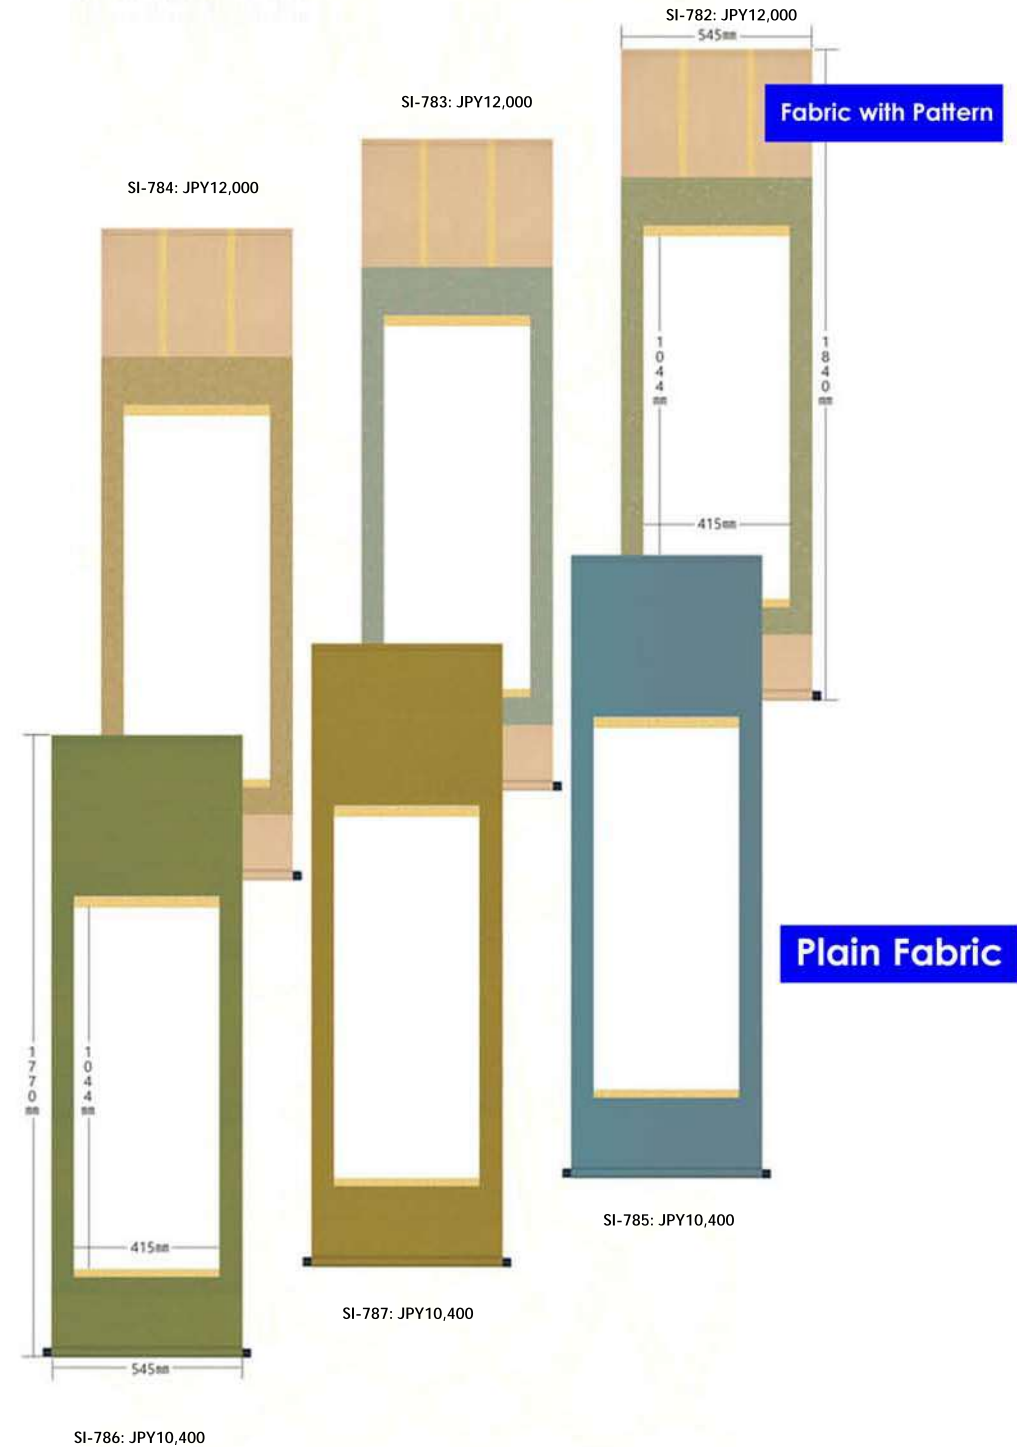

Blank Kakejiku Scroll

Size: Hansetsu 1/2

Blank Kakejiku Scroll

Size: Hansetsu

Blank Kakejiku Scroll

Size: Shakugo Yoko

Blank Kakejiku Scroll

Size: Shakugo

Blank Kakejiku Scroll

Size: Hanshi

Blank Kakejiku Scroll

Size: Hanshi Long

Blank Kakejiku Scroll

Size: F8 / F6

Blank Kakejiku Scroll

Size: Yatsugiri

SI-744: JPY9,600

Plain Fabric

SI-743: JPY10,400

Fabric with Pattern

SI-742: JPY10,400

Fabric with Pattern

SI-747: JPY8,800

Plain Fabric

Plain Fabric

SI-797: JPY4,000

SI-798: JPY4,000

SI-799: JPY4,000