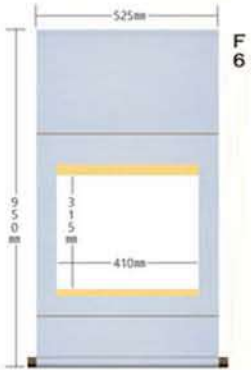

Blank Kakejiku Scroll

Size: Hanshi

Blank Kakejiku Scroll

Size: Hanshi Long

Blank Kakejiku Scroll

Size: F8 / F6

Blank Kakejiku Scroll

Size: Yatsugiri

SI-744: JPY9,600

Plain Fabric

SI-743: JPY10,400

Fabric with Pattern

SI-742: JPY10,400

Fabric with Pattern

SI-747: JPY8,800

Plain Fabric