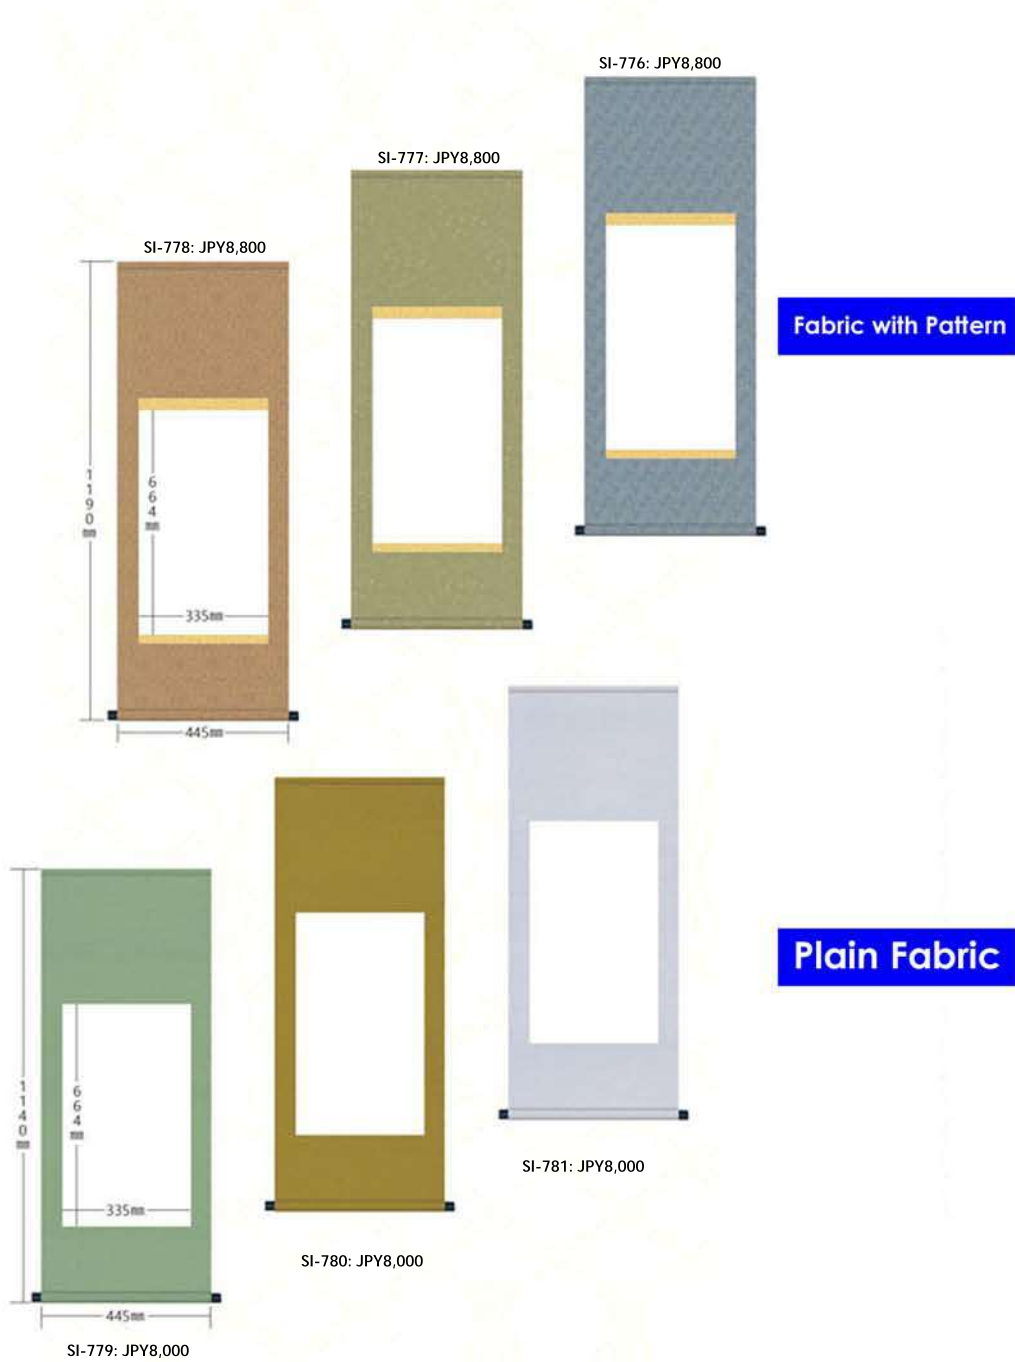

Blank Kakejiku Scroll

Size: Hansetsu 1/2

Blank Kakejiku Scroll

Size: Hansetsu

Blank Kakejiku Scroll

Size: Shakugo Yoko

Blank Kakejiku Scroll

Size: Shakugo

Blank Kakejiku Scroll

Size: Hanshi

Blank Kakejiku Scroll

Size: Hanshi Long

Blank Kakejiku Scroll

Size: F8 / F6

Blank Kakejiku Scroll

Size: Yatsugiri

SI-744: JPY9,600

Plain Fabric

SI-743: JPY10,400

Fabric with Pattern

SI-742: JPY10,400

Fabric with Pattern

SI-747: JPY8,800

Plain Fabric

Plain Fabric

SI-797: JPY4,000

SI-798: JPY4,000

SI-799: JPY4,000