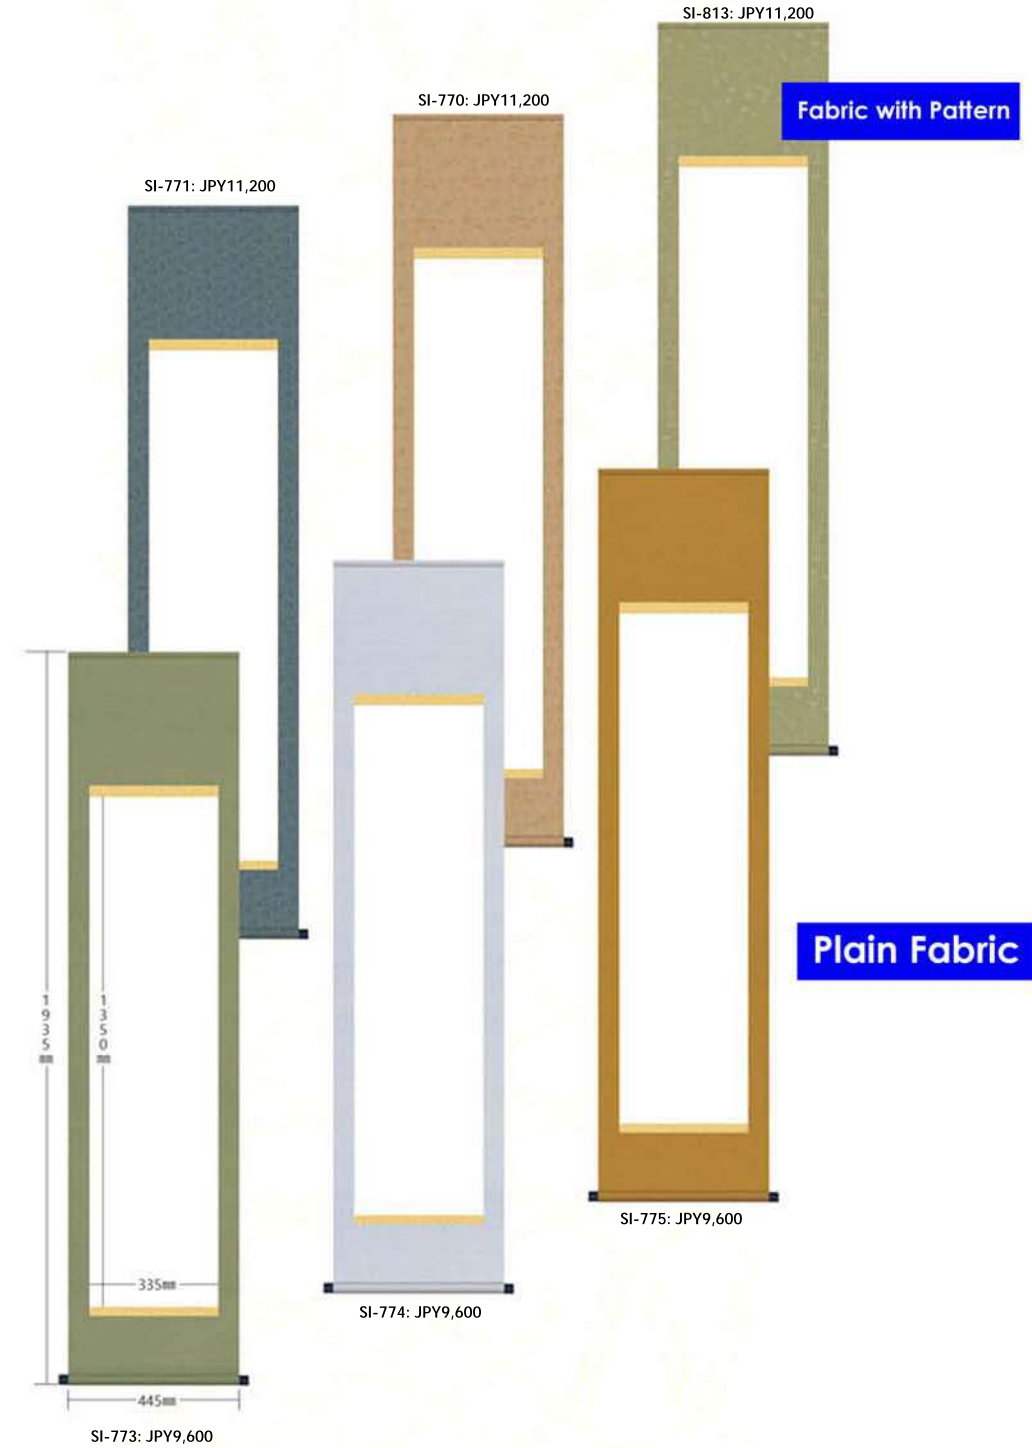

Blank Kakejiku Scroll

Size: Hansetsu 1/2

Blank Kakejiku Scroll

Size: Hansetsu

Blank Kakejiku Scroll

Size: Shakugo Yoko

Blank Kakejiku Scroll

Size: Shakugo

Blank Kakejiku Scroll

Size: Hanshi

Blank Kakejiku Scroll

Size: Hanshi Long

Blank Kakejiku Scroll

Size: F8 / F6

Blank Kakejiku Scroll

Size: Yatsugiri

SI-744: JPY9,600

Plain Fabric

SI-743: JPY10,400

Fabric with Pattern

SI-742: JPY10,400

Fabric with Pattern

SI-747: JPY8,800

Plain Fabric

Plain Fabric

SI-797: JPY4,000

SI-798: JPY4,000

SI-799: JPY4,000