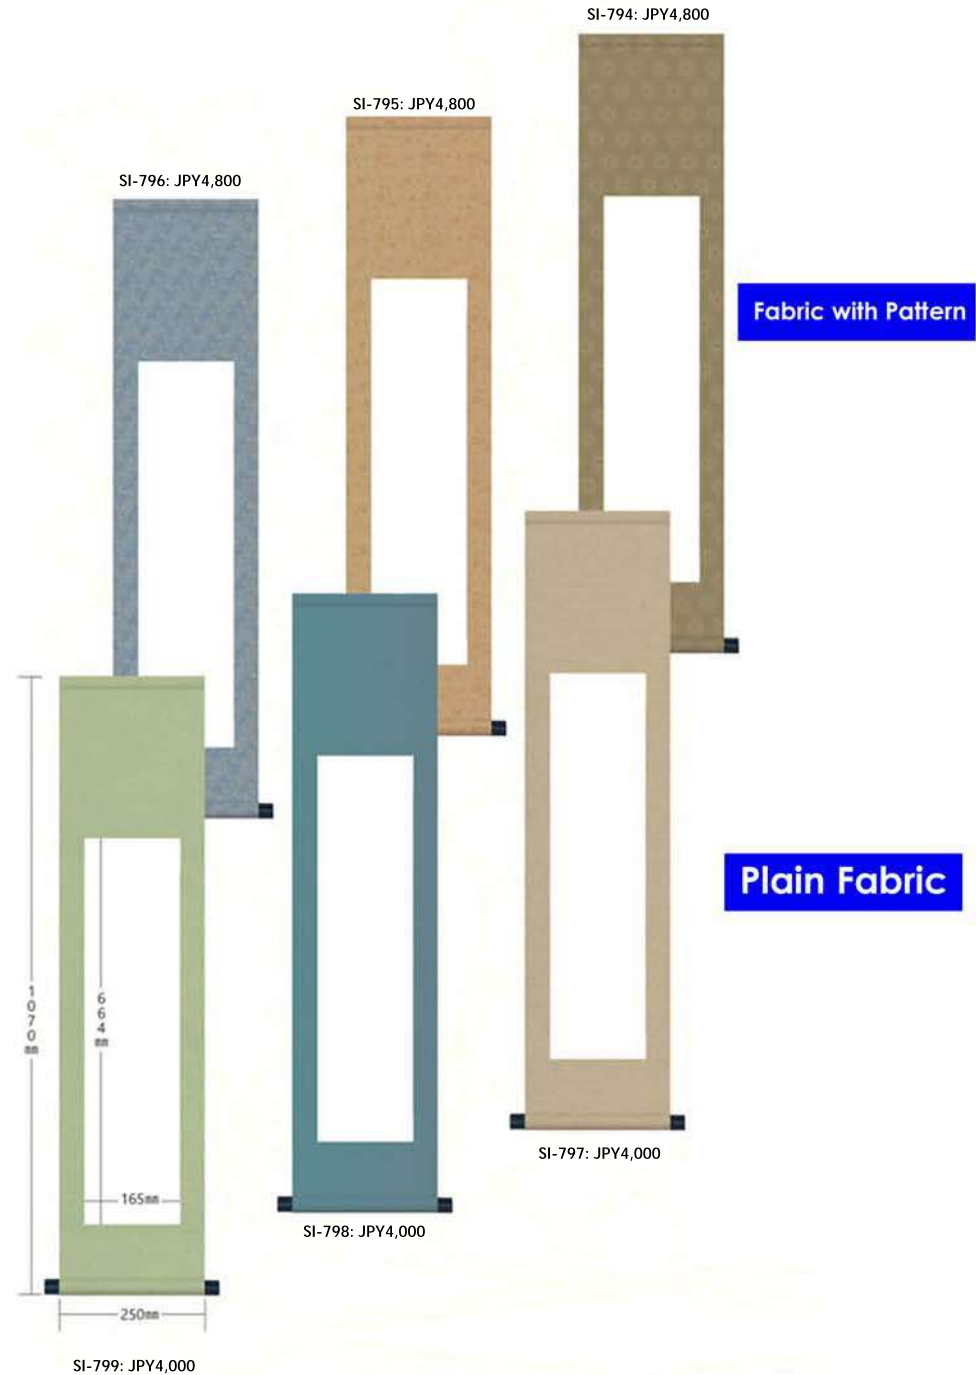

Blank Kakejiku Scroll

Size: Hansetsu 1/2

Blank Kakejiku Scroll

Size: Hansetsu

Blank Kakejiku Scroll

Size: Shakugo Yoko

Blank Kakejiku Scroll

Size: Shakugo

Blank Kakejiku Scroll

Size: Hanshi

Blank Kakejiku Scroll

Size: Hanshi Long

Blank Kakejiku Scroll

Size: F8 / F6

Blank Kakejiku Scroll

Size: Yatsugiri

SI-744: JPY9,600

Plain Fabric

SI-743: JPY10,400

Fabric with Pattern

SI-742: JPY10,400

Fabric with Pattern

SI-747: JPY8,800

Plain Fabric

SI-746: JPY9,600

Fabric with Pattern

SI-745: JPY9,600

Fabric with Pattern

SI-796: JPY4,800

SI-795: JPY4,800

SI-794: JPY4,800

Fabric with Pattern